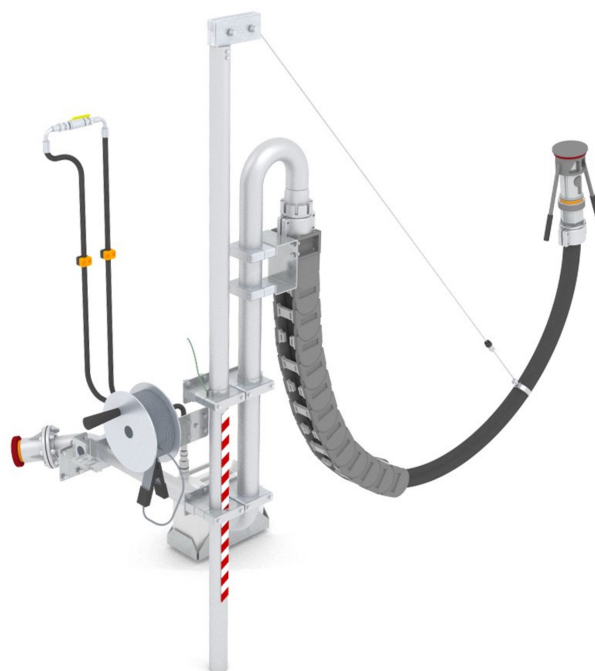

Complete single-sided fuelling equipment for the fuelling platform with small height adjustment range.

The complete fuelling equipment provides the ZARGES fuelling platform with everything required for refuelling aircraft.

Product description

- Storage tray for holding the fuel cap directly at the railings.
- Canister holder, incl. canister.
- Holder with full pipework, hose, pressure relief and coupling.
- Fuelling equipment mounted on one side
- Cable drum with 200 mm long cable for earthing the platform during refuelling.