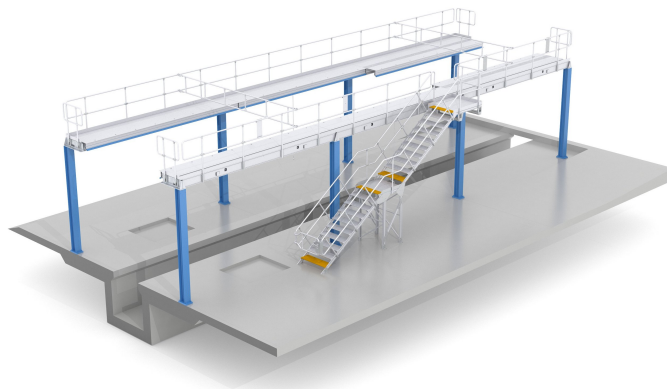

Roof working stands

Our roof working stands allow personnel to access and work on the roof or in the roof area of the entire rail vehicle.

Product description

- The stationary work platforms and gangways can be adapted to virtually any contours.
- The roof working stands can be raised on stands on the ground, suspended from the ceiling, or mounted on brackets or cantilever arms.
- Various methods of access in the form of stairs, ladders or ramps (can also be installed under the platform in conjunction with a trap door).
- We can implement interfaces for various supplies (e.g. electricity or compressed air).
- Sliding panel system with bumpers to protect the train.